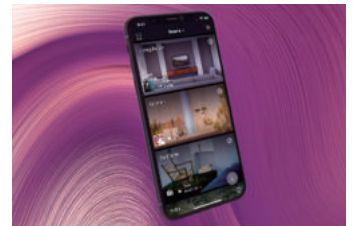

AV Setup Guide App

Offers expert guidance through installation, cable connections, and various other settings.